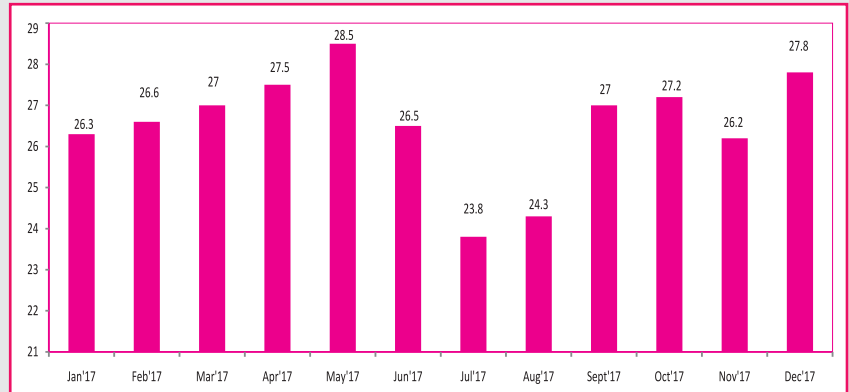

Price Trend of Foundry Raw Materials

Melting Steel Scrap
in Rs per kg
inclusive of excise upto June'17
from July'17 exclusive of GST