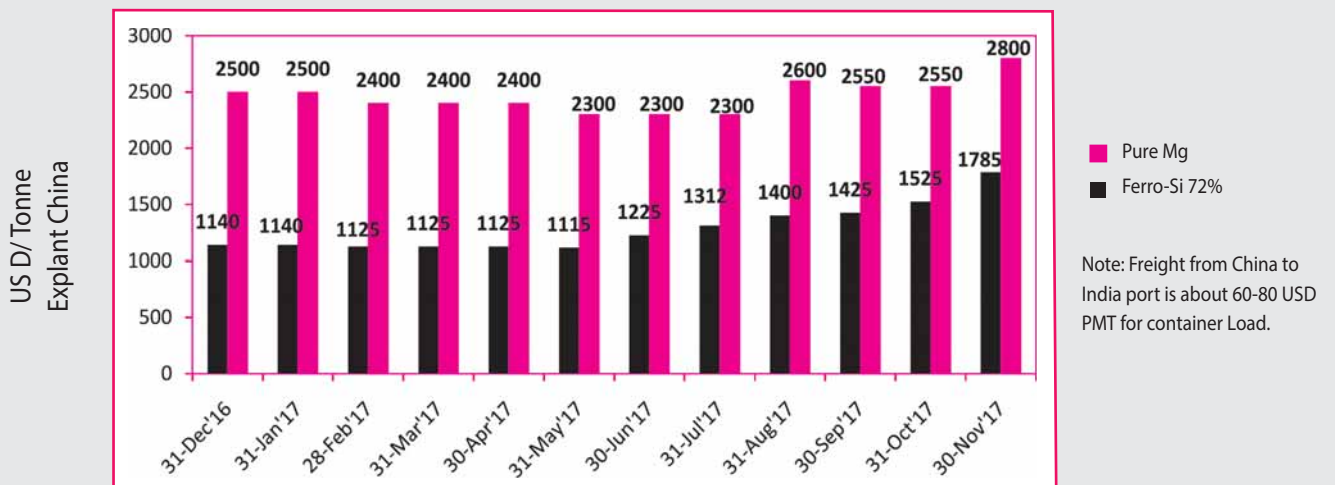

Ferro-Si / Pure Mg