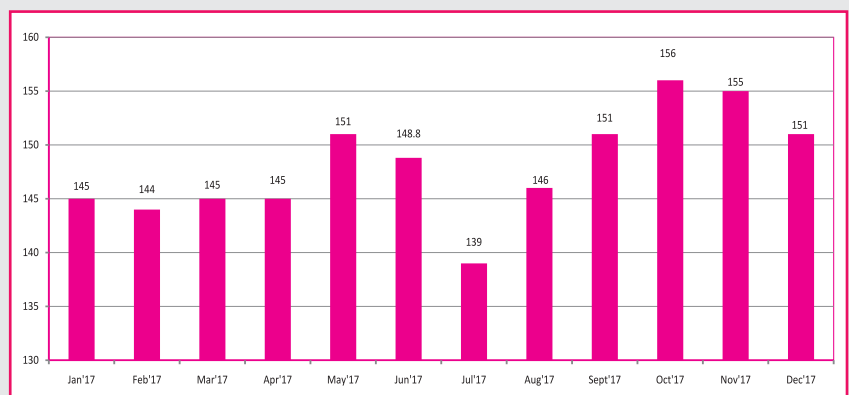

Lam Coke
in Rs per kg
inclusive of excise upto June'17
from July'17 exclusive of GST

Al Ingot
in Rs per kg
inclusive of excise upto June'17
from July'17 exclusive of GST

Price Trend of Foundry Raw Materials