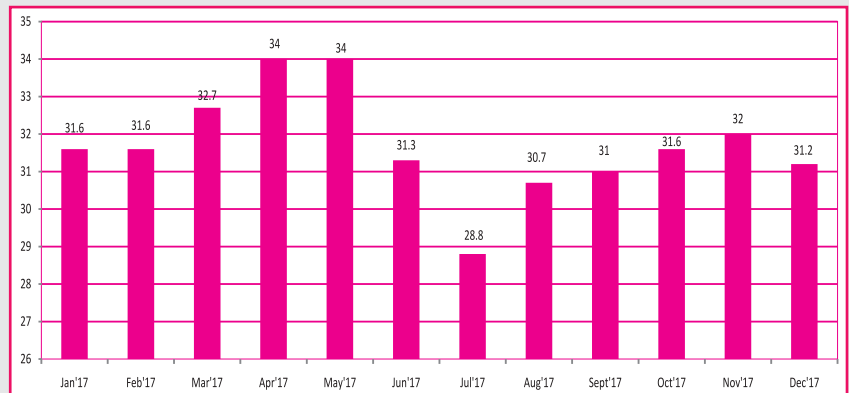

Lam Coke
in Rs per kg
inclusive of excise upto June'17
from July'17 exclusive of GST

Al Ingot
in Rs per kg
inclusive of excise upto June'17
from July'17 exclusive of GST

Price Trend of Foundry Raw Materials