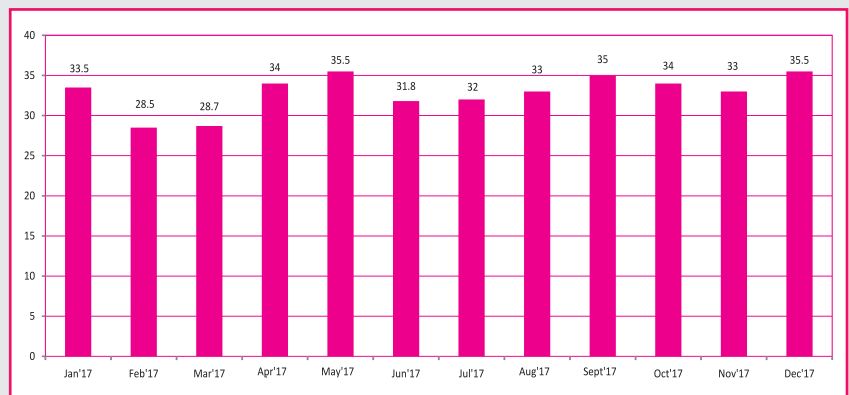

Lam Coke
in Rs per kg
inclusive of excise upto June'17
from July'17 exclusive of GST

Al Ingot
in Rs per kg
inclusive of excise upto June'17
from July'17 exclusive of GST

Price Trend of Foundry Raw Materials