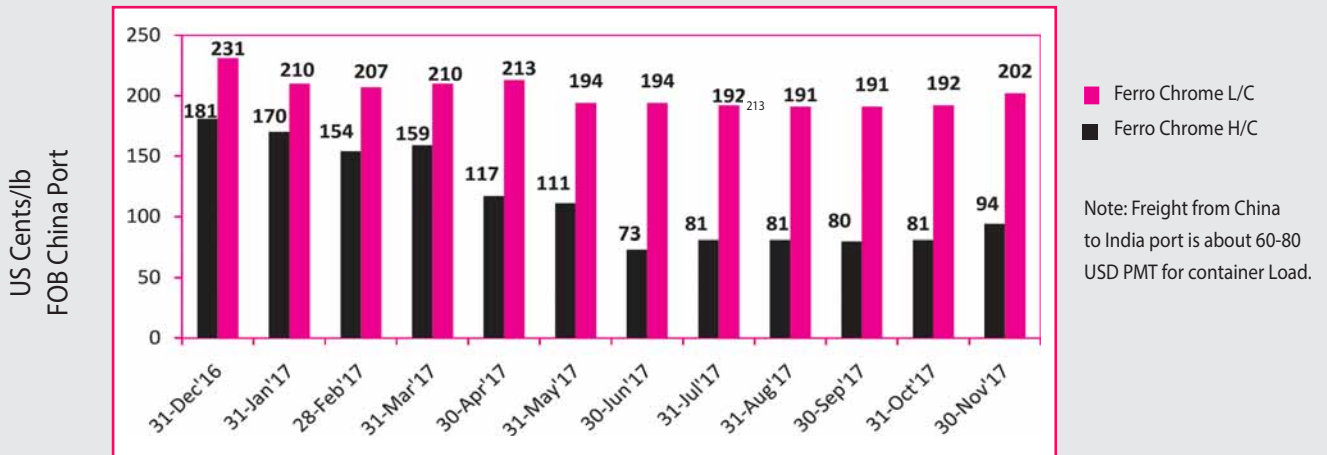

Price Trend of Foundry Raw Materials

Ferro-Chrome