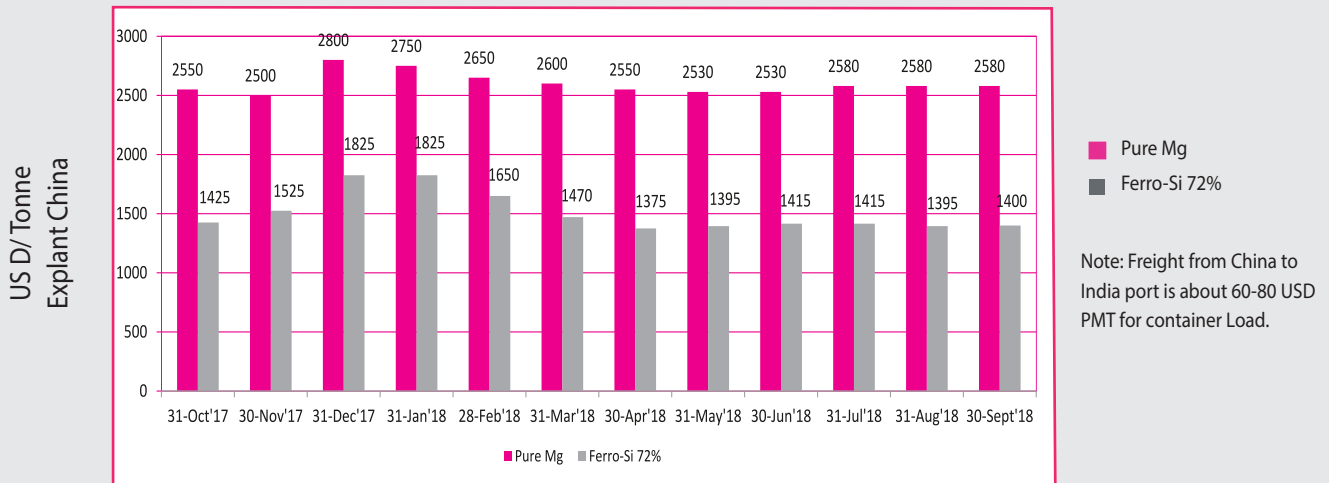

Price Trend of Foundry Raw Materials

FERRO-CHROME

FERRO-Si / PURE Mg

FERRO-Mn