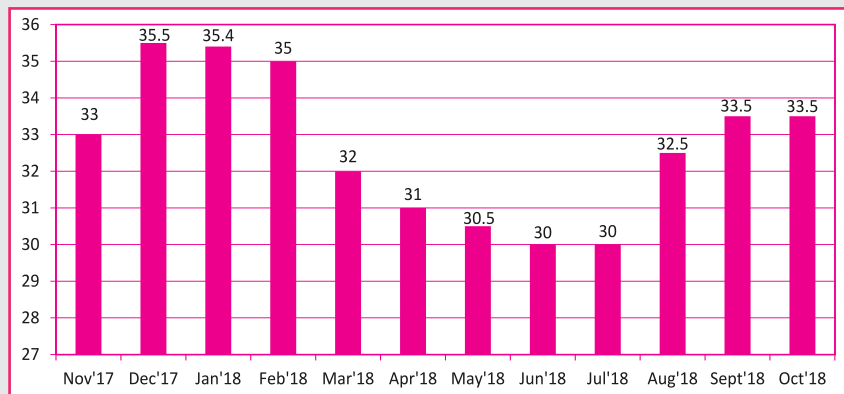

Price Trend of Foundry Raw Materials

MELTING STEEL SCRAP
in Rs per kg
Exclusive of GST

PIG IRON
in Rs per kg
Exclusive of GST

LAM COKE
in Rs per kg
Exclusive of GST

ALUMINIUM INGOT
in Rs per kg
Exclusive of GST