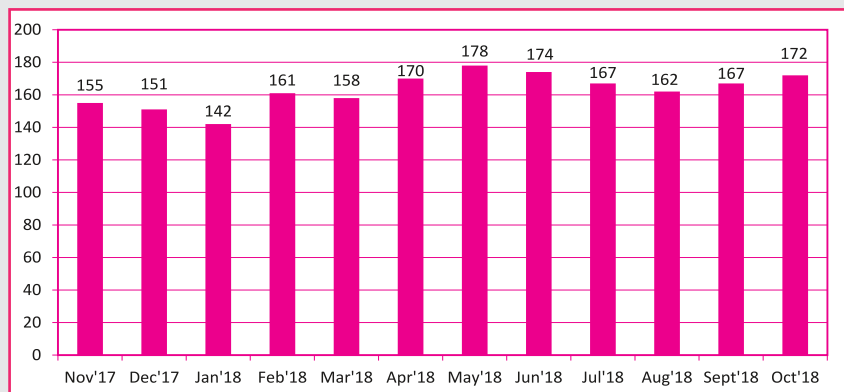

Price Trend of Foundry Raw Materials

MELTING STEEL SCRAP
in Rs per kg
Exclusive of GST

PIG IRON
in Rs per kg
Exclusive of GST

LAM COKE
in Rs per kg
Exclusive of GST

ALUMINIUM INGOT
in Rs per kg
Exclusive of GST