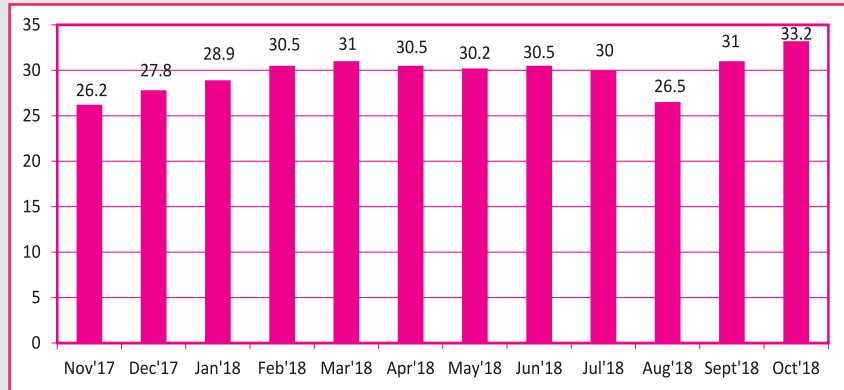

Price Trend of Foundry Raw Materials

MELTING STEEL SCRAP
in Rs per kg
Exclusive of GST

PIG IRON
in Rs per kg
Exclusive of GST

LAM COKE
in Rs per kg
Exclusive of GST

ALUMINIUM INGOT
in Rs per kg
Exclusive of GST