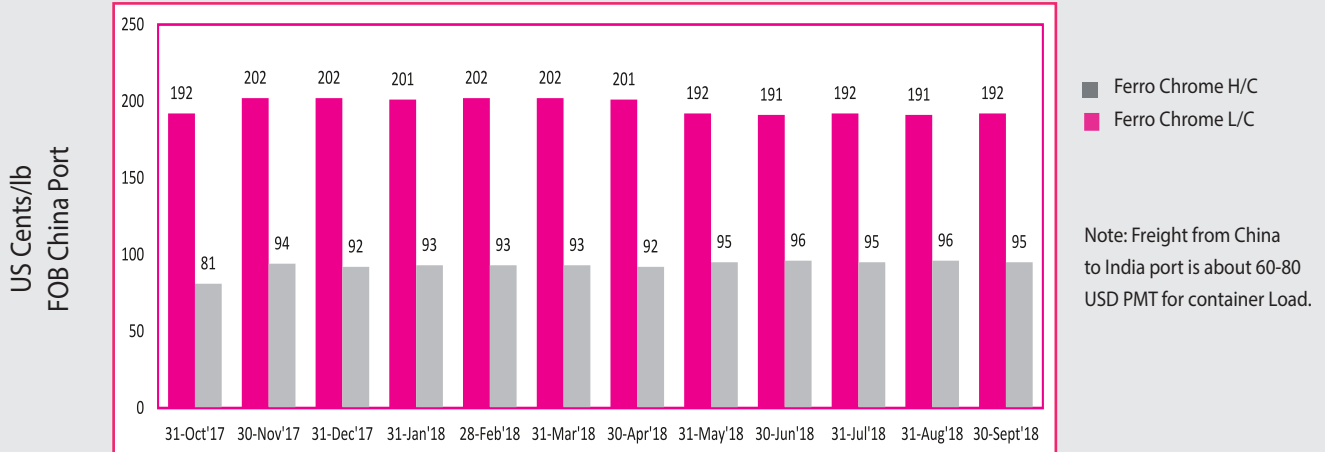

Price Trend of Foundry Raw Materials

FERRO-CHROME

FERRO-Si / PURE Mg

FERRO-Mn