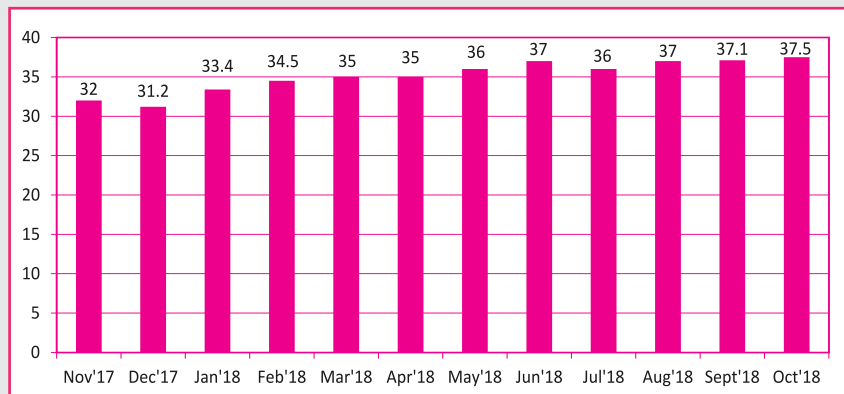

Price Trend of Foundry Raw Materials

MELTING STEEL SCRAP
in Rs per kg
Exclusive of GST

PIG IRON
in Rs per kg
Exclusive of GST

LAM COKE
in Rs per kg
Exclusive of GST

ALUMINIUM INGOT
in Rs per kg
Exclusive of GST