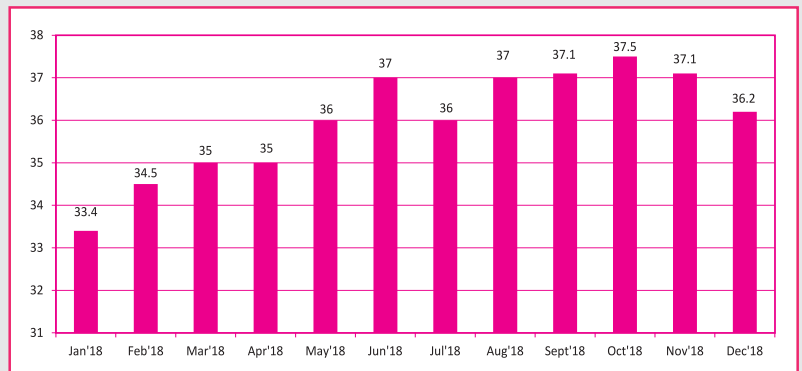

Price Trend of Foundry Raw Materials

MELTING STEEL SCRAP
in Rs per kg
Exclusive of GST

PIG IRON
in Rs per kg
Exclusive of GST

LAM COKE
in Rs per kg
Exclusive of GST

ALUMINIUM INGOT
in Rs per kg
Exclusive of GST