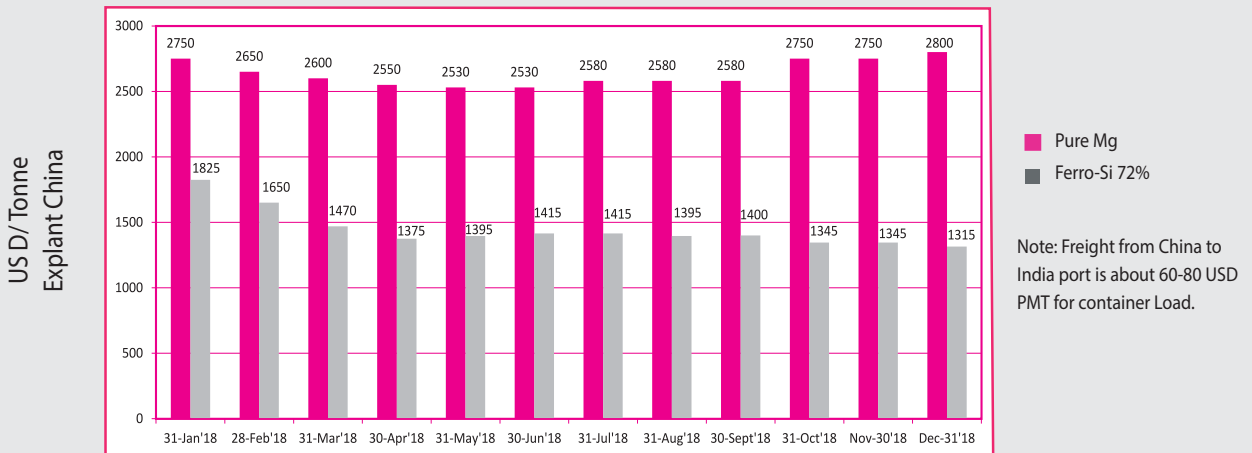

Price Trend of Foundry Raw Materials

FERRO-CHROME

FERRO-Si / PURE Mg

FERRO-Mn