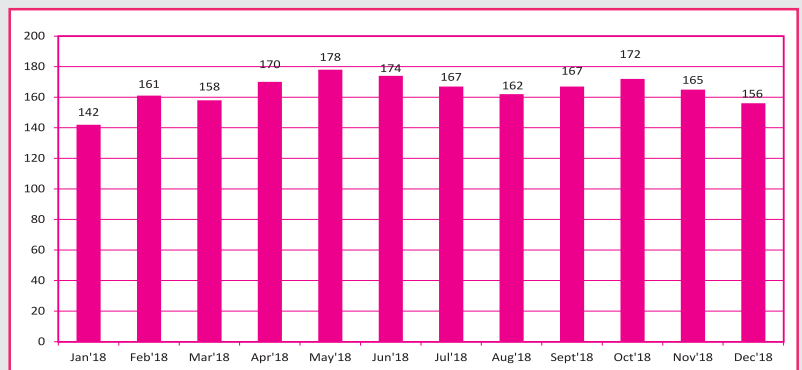

Price Trend of Foundry Raw Materials

MELTING STEEL SCRAP
in Rs per kg
Exclusive of GST

PIG IRON
in Rs per kg
Exclusive of GST

LAM COKE
in Rs per kg
Exclusive of GST

ALUMINIUM INGOT
in Rs per kg
Exclusive of GST