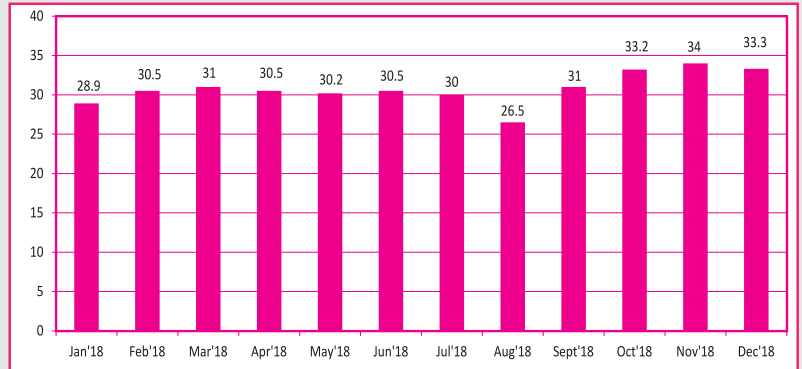

Price Trend of Foundry Raw Materials

MELTING STEEL SCRAP
in Rs per kg
Exclusive of GST

PIG IRON
in Rs per kg
Exclusive of GST

LAM COKE
in Rs per kg
Exclusive of GST

ALUMINIUM INGOT
in Rs per kg
Exclusive of GST