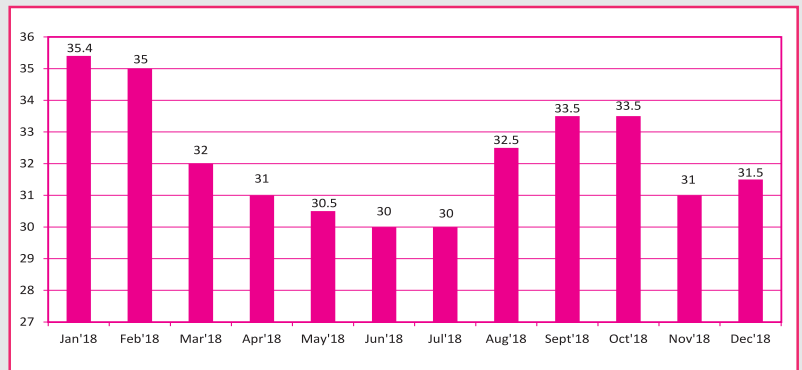

Price Trend of Foundry Raw Materials

MELTING STEEL SCRAP
in Rs per kg
Exclusive of GST

PIG IRON
in Rs per kg
Exclusive of GST

LAM COKE
in Rs per kg
Exclusive of GST

ALUMINIUM INGOT
in Rs per kg
Exclusive of GST