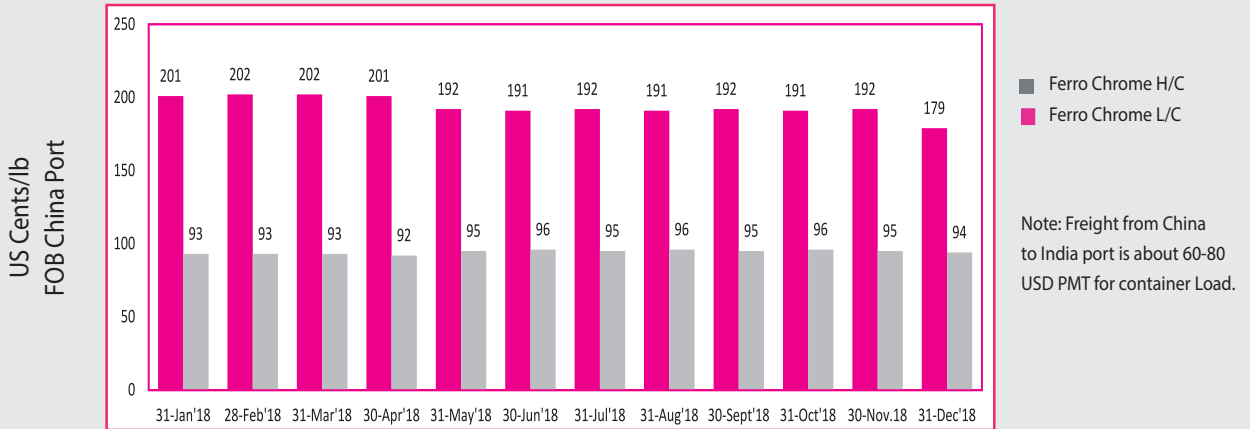

Price Trend of Foundry Raw Materials

FERRO-CHROME

FERRO-Si / PURE Mg

FERRO-Mn